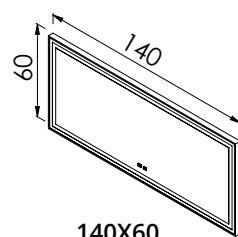

## FLOATING MIRROR AURA

75X60  
75x60x3,5cm

92 400,-

80X60  
80x60x3,5cm

97 000,-

90X60  
90x60x3,5cm

109 500,-

140X60  
140x60x3,5cm